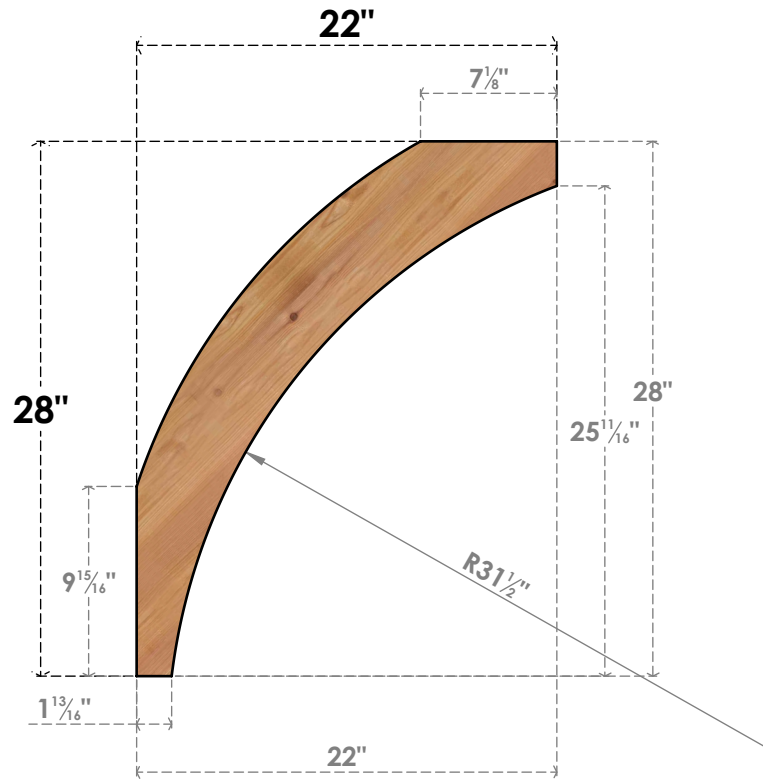

BRC04X22X28THR00SWR

3 1/2"W X 22"D X 28"H THORTON SMOOTH BRACE, WESTERN RED CEDAR

SIDE

FRONT

EKENA MILLWORK
 2300 WEST MAIN ST.
 CLARKSVILLE, TX 75426
 TOLL FREE: 866-607-0453
 WWW.EKENAMILLWORK.COM

NOTES

1. INSTALLATION TO BE COMPLETED IN ACCORDANCE WITH MANUFACTURER'S SPECIFICATIONS.
2. DRAWING MAY NOT BE TO SCALE
3. THIS DRAWING IS INTENDED FOR DESIGN AND PLANNING PURPOSES ONLY.
4. ALL INFORMATION CONTAINED HEREIN WAS CURRENT AT THE TIME OF DEVELOPMENT BUT MUST BE REVIEWED AND APPROVED BY THE PRODUCT MANUFACTURER TO BE CONSIDERED ACCURATE.
5. PRODUCTS ARE NOT KILN DRIED. THIS ITEM IS UNIQUE AND WILL CONTAIN THE NATURAL VARIATIONS THAT THE WOOD SPECIES OFFERS. THIS MAY RESULT IN VARIATIONS UP TO 1/4"