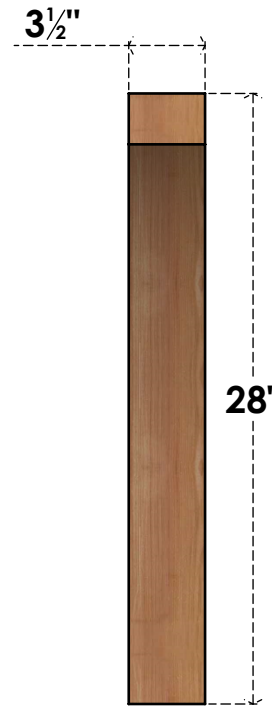

BRC04X22X28THR00SWR

3 1/2"W X 22"D X 28"H THORTON SMOOTH BRACE, WESTERN RED CEDAR

SIDE

FRONT

EKENA MILLWORK
 2300 WEST MAIN ST.
 CLARKSVILLE, TX 75426
 TOLL FREE: 866-607-0453
 WWW.EKENAMILLWORK.COM

NOTES

1. INSTALLATION TO BE COMPLETED IN ACCORDANCE WITH MANUFACTURER'S SPECIFICATIONS.
2. DRAWING MAY NOT BE TO SCALE
3. THIS DRAWING IS INTENDED FOR DESIGN AND PLANNING PURPOSES ONLY.
4. ALL INFORMATION CONTAINED HEREIN WAS CURRENT AT THE TIME OF DEVELOPMENT BUT MUST BE REVIEWED AND APPROVED BY THE PRODUCT MANUFACTURER TO BE CONSIDERED ACCURATE.
5. PRODUCTS ARE NOT KILN DRIED. THIS ITEM IS UNIQUE AND WILL CONTAIN THE NATURAL VARIATIONS THAT THE WOOD SPECIES OFFERS. THIS MAY RESULT IN VARIATIONS UP TO 1/4"